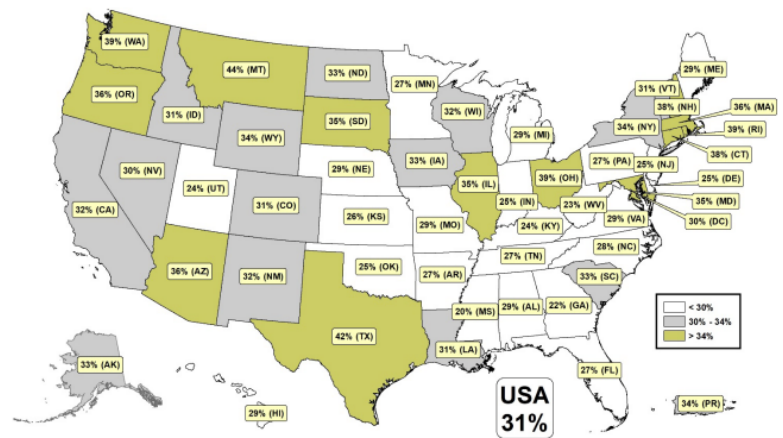

For more information:

www.smartstartinc.com

Worst States For Drunk Driving In 2024 – Forbes Advisor

www.forbes.com/advisor/car-insurance/worst-states-for-drunk-driving/

Drunk Driving Statistics 2024

www.safehome.org/resources/dui-statistics

2021 Data - Alcohol-Impaired Driving

www.crashstats.nhtsa.dot.gov/Api/Public/ViewPublication/813450

Early Estimate of Motor Vehicle Traffic Fatalities for the First Half (January-June) of 2024

www.crashstats.nhtsa.dot.gov/Api/Public/ViewPublication/813633